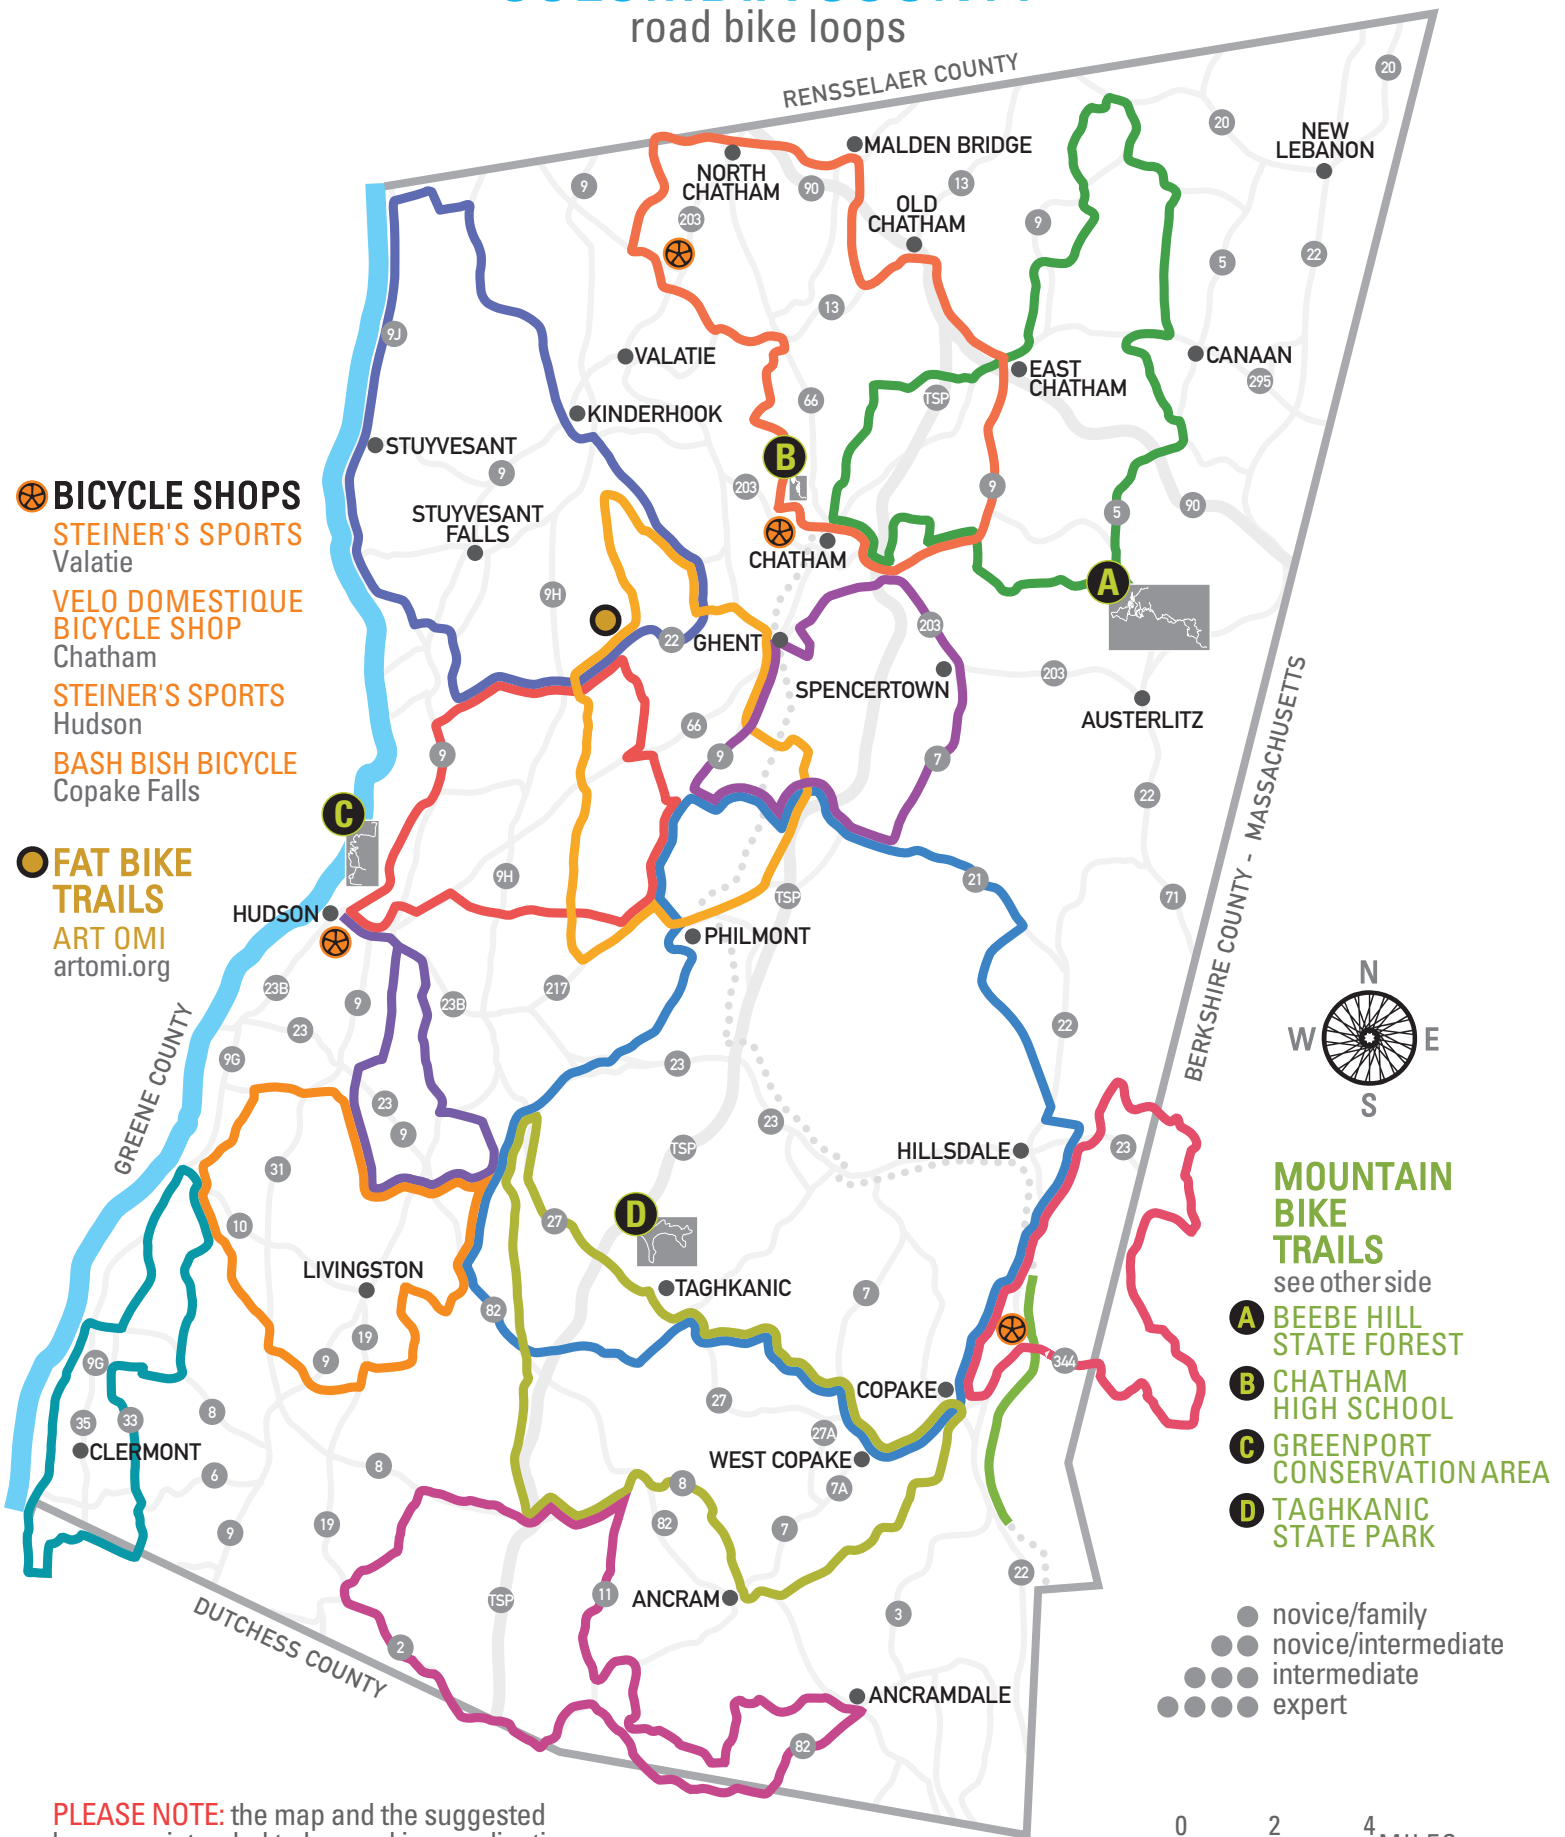

# COLUMBIA COUNTY

## road bike loops

**PLEASE NOTE:** the map and the suggested loops are intended to be used in coordination with the GPS data provided at the [ridewithGPS](http://ridewithGPS.com) link